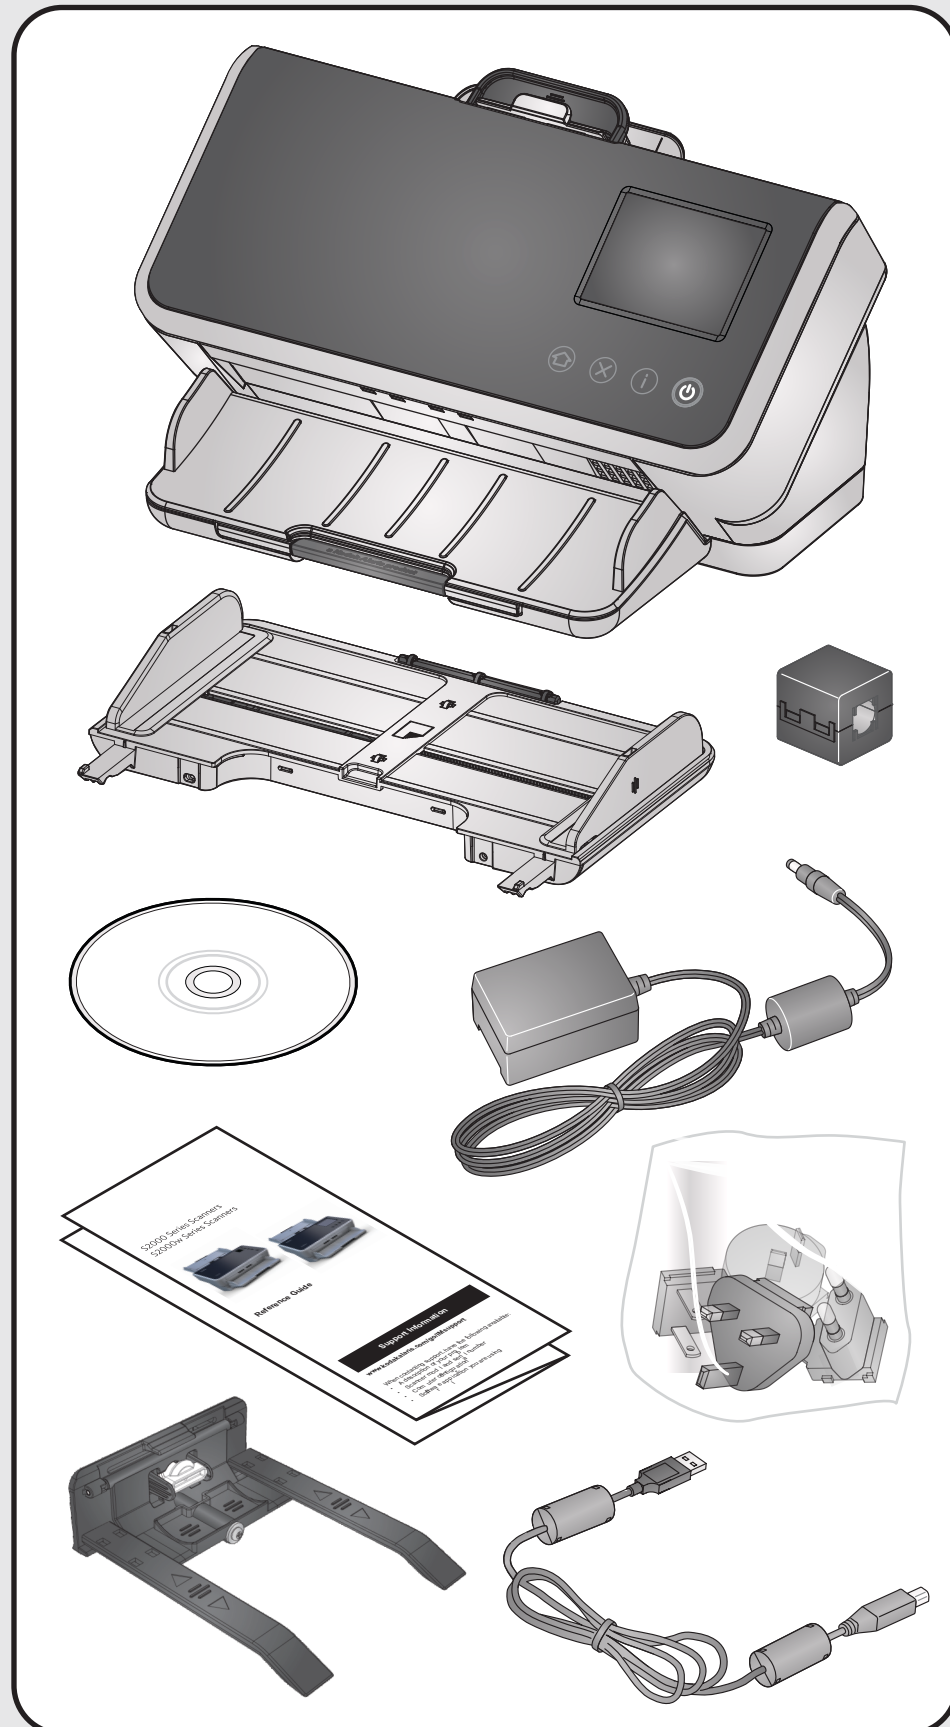

Kodak S2060w Scanner
Kodak S2080w Scanner

www.alarisworld.com/go/installS2000w
www.alarisworld.com/go/S2000wsupport
www.alarisworld.com/go/contactus