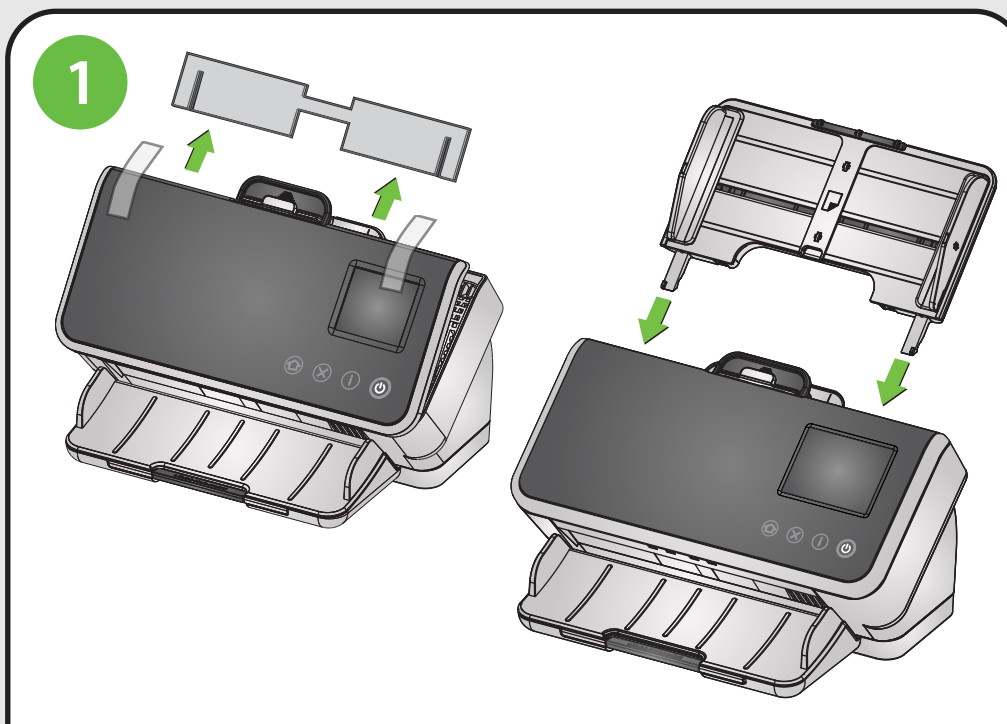

Kodak S2060w Scanner
Kodak S2080w Scanner

www.alarisworld.com/go/installS2000w
www.alarisworld.com/go/S2000wsupport
www.alarisworld.com/go/contactus